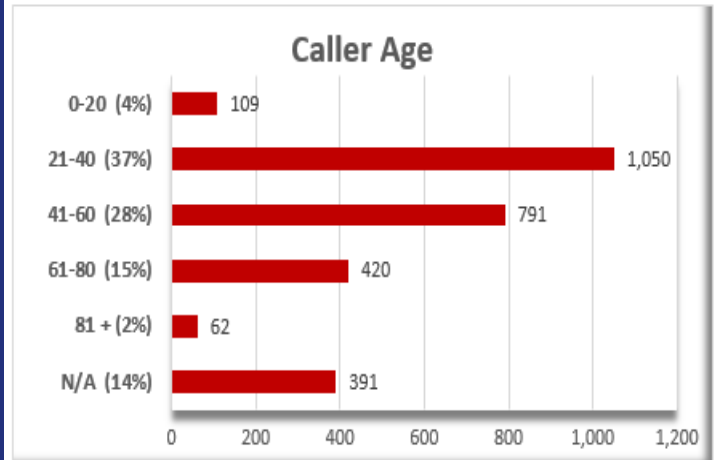

County Communicator

Brazos County

2nd Quarter of 2021: April – June

Total Calls: 2,823

Visits to 211Texas.Org: 1,156

Top 10 Need Categories

1	Housing	28%
2	Health Care	23%
3	Utility Assistance	15%
4	Food/Meals	11%
5	Individual Family and Community Support	6%
6	Mental Health/Addictions	5%
7	Income Support/Assistance	3%
8	Legal Consumer and Public Safety Services	3%
9	Transportation	2%
10	Disaster Services	1%

Percent of Unmet Needs by Category

Sorted by total number of requests
Ex. 8% of Housing requests are unmet

Housing	8%
Health Care	9%
Utility Assistance	4%
Food/Meals	2%
Individual Family and Community Support	8%
Mental Health/Addictions	8%
Income Support/Assistance	16%
Legal Consumer and Public Safety Services	13%
Transportation	41%

Call Information *

Caller City

Bryan	1,724
College Station	1,067
Kurten	2
Millican	3
Wellborn	3
Other	24

* Graphs do not reflect data not captured or client's right to refusal.

This data is 2-1-1 proprietary information. Please do not publish this information without citing or attributing this data to 2-1-1 Texas Bryan/College Station.