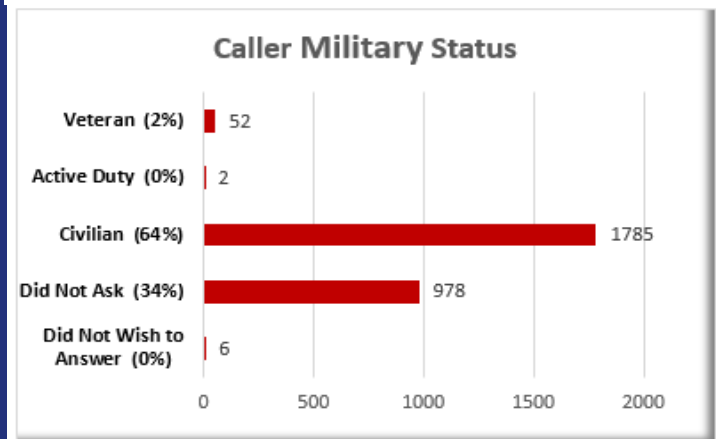

County Communicator

Brazos County

2nd Quarter of 2021: April – June

Total Calls: 2,823

Visits to 211Texas.Org: 1,156

Top 10 Need Categories

1	Housing	28%
2	Health Care	23%
3	Utility Assistance	15%
4	Food/Meals	11%
5	Individual Family and Community Support	6%
6	Mental Health/Addictions	5%
7	Income Support/Assistance	3%
8	Legal Consumer and Public Safety Services	3%
9	Transportation	2%
10	Disaster Services	1%

Percent of Unmet Needs by Category

Sorted by total number of requests
Ex. 8% of Housing requests are unmet

Housing	8%
Health Care	9%
Utility Assistance	4%
Food/Meals	2%
Individual Family and Community Support	8%
Mental Health/Addictions	8%
Income Support/Assistance	16%
Legal Consumer and Public Safety Services	13%
Transportation	41%

Call Information *

Caller City

Bryan	1,724
College Station	1,067
Kurten	2
Millican	3
Wellborn	3
Other	24

* Graphs do not reflect data not captured or client's right to refusal.

This data is 2-1-1 proprietary information. Please do not publish this information without citing or attributing this data to 2-1-1 Texas Bryan/College Station.