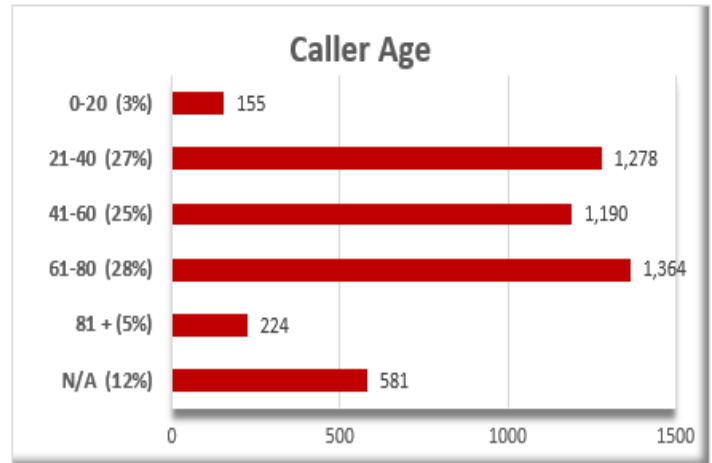

County Communicator

Brazos County

1st Quarter of 2021: January – March

Total Calls: 4,792

Visits to 211Texas.Org: 1,507

Top 10 Need Categories

1	Health Care	49%
2	Housing	19%
3	Utility Assistance	13%
4	Food/Meals	5%
5	Disaster Services	3%
6	Income Support/Assistance	2%
7	Mental Health/Addictions	2%
8	Individual Family and Community Support	2%
9	Legal Consumer and Public Safety Services	1%
10	Clothing/Personal/Household Needs	1%

Percent of Unmet Needs by Category

Sorted by total number of requests
Ex. 4% of Housing requests are unmet

Health Care	1%
Housing	4%
Utility Assistance	2%
Food/Meals	1%
Disaster Services	4%
Income Support/Assistance	7%
Mental Health/Addictions	7%
Individual Family and Community Support	1%
Legal Consumer and Public Safety Services	14%
Clothing/Personal/Household Needs	9%

Call Information *

Caller City

Bryan	2,922
College Station	1,847
Kurten	3
Millican	11
Wellborn	5
Navasota	4

*Graphs do not reflect data not captured or client's right to refusal.

This data is 2-1-1 proprietary information. Please do not publish this information without citing or attributing this data to 2-1-1 Texas Bryan/College Station.